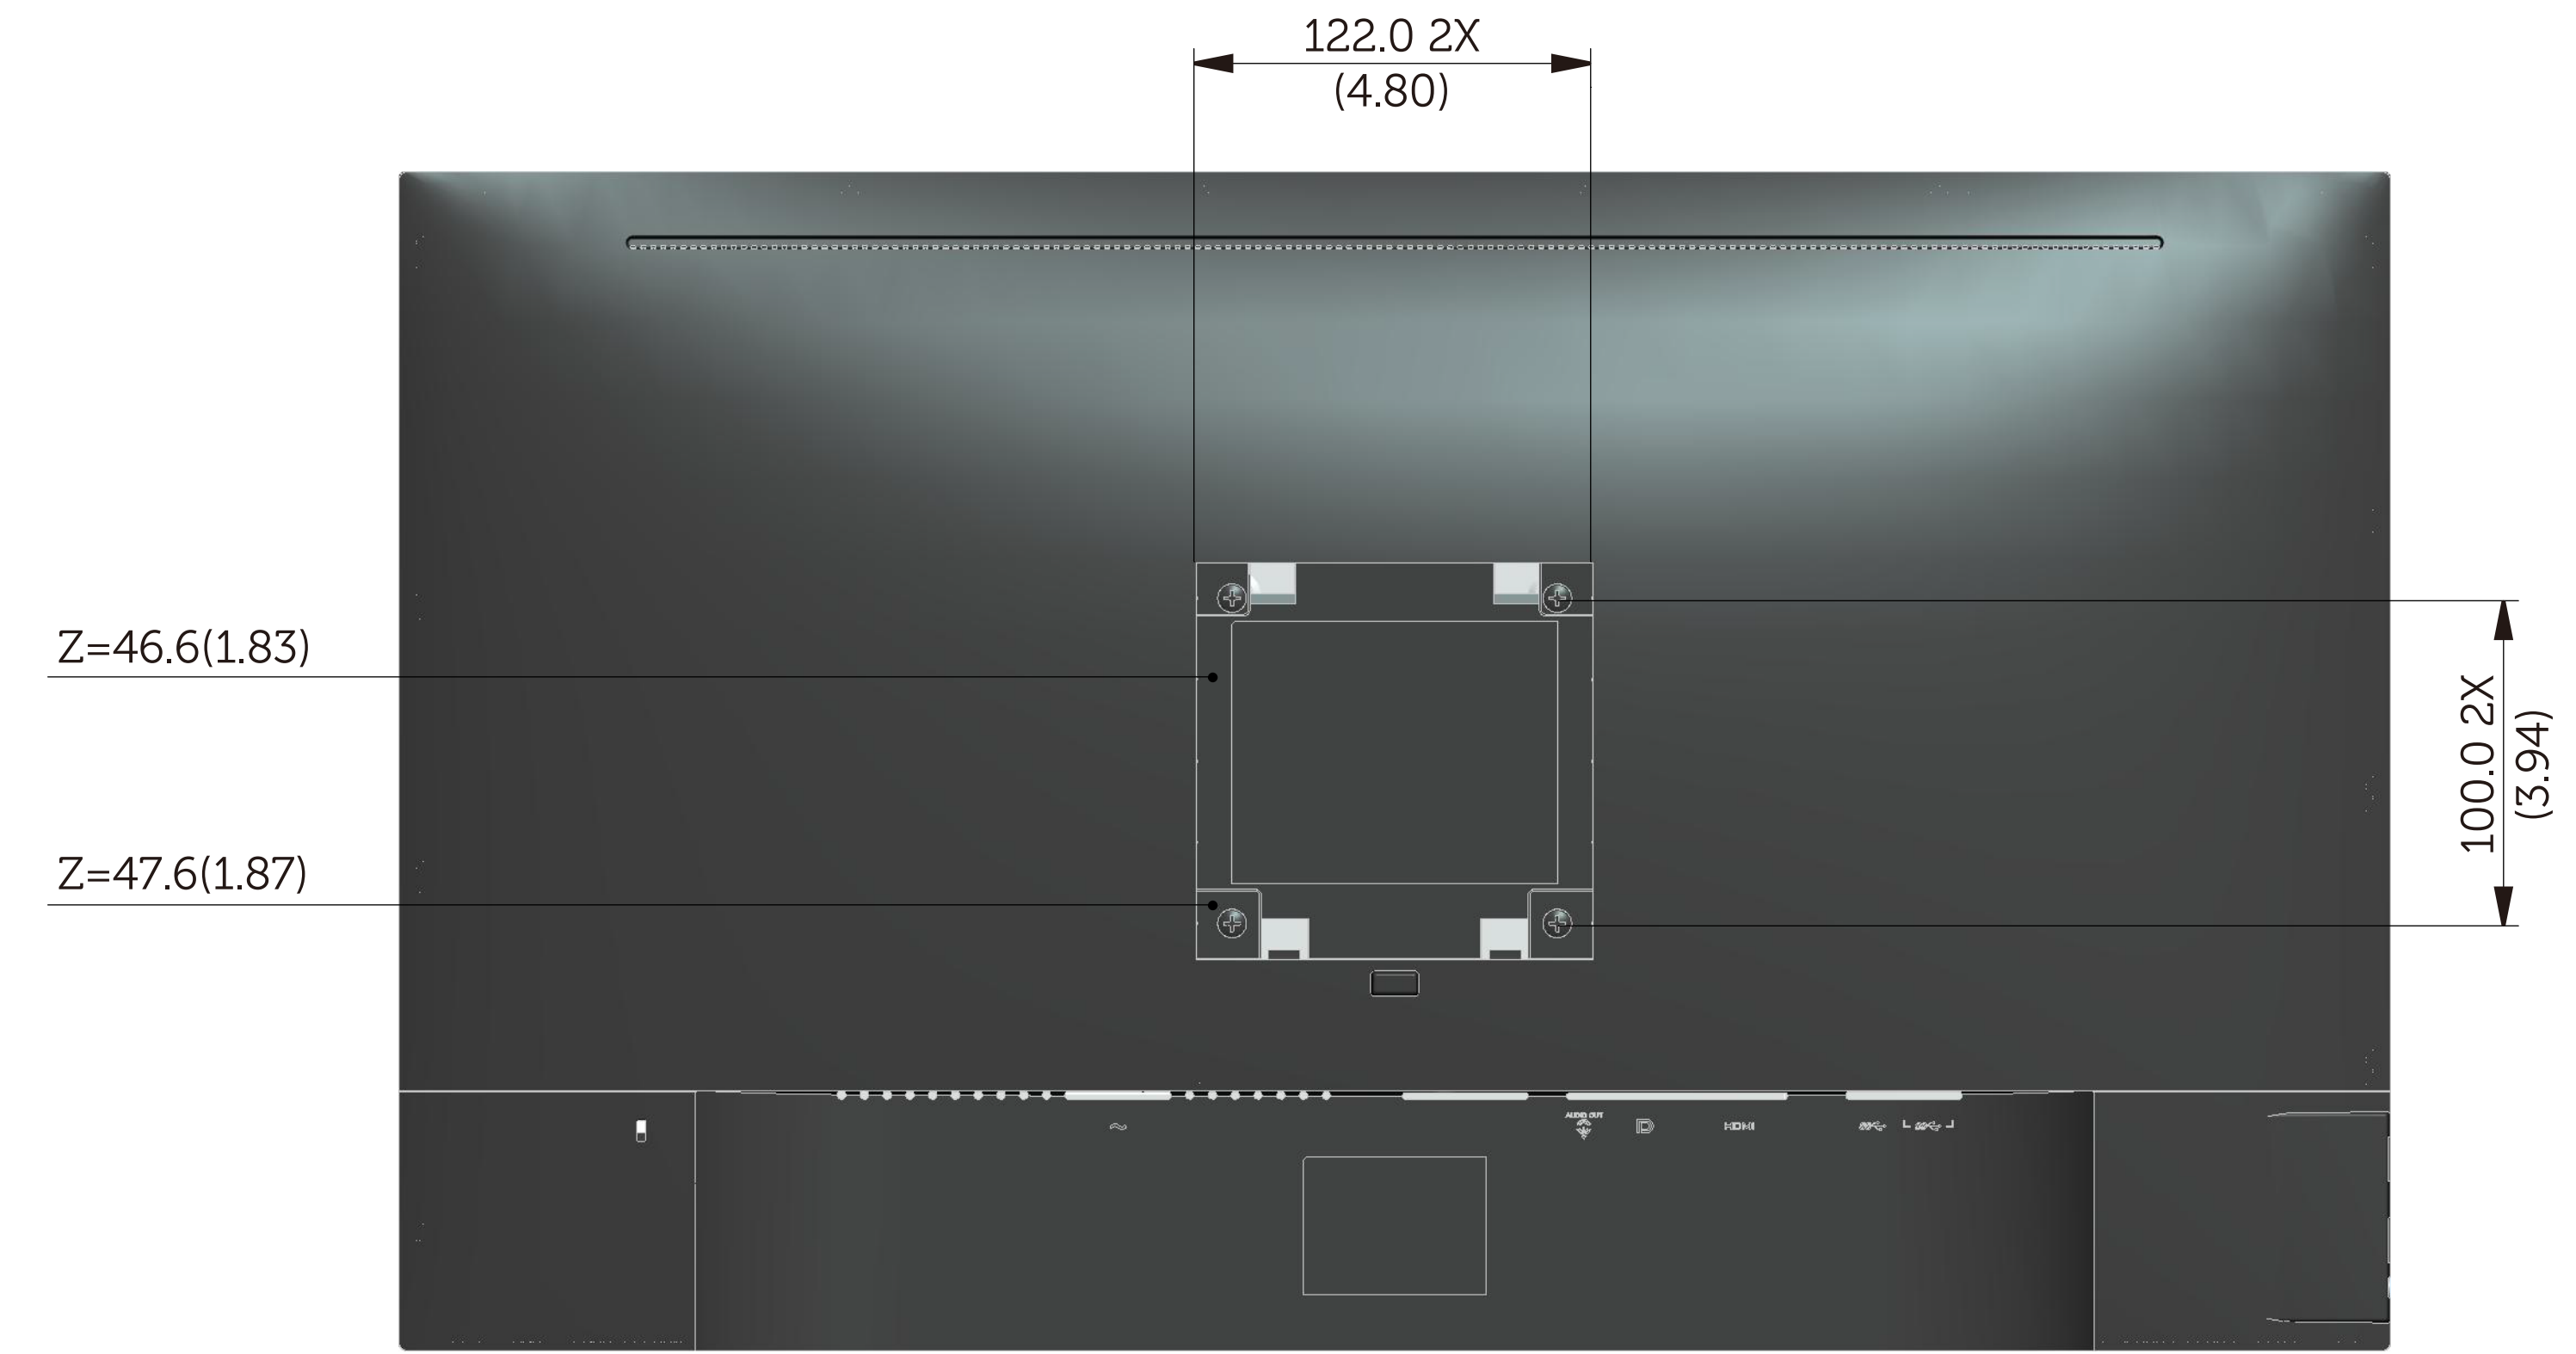

S2716DG Outline Dimension

Normal Dimension
Unit: mm(inch)

Back View of Monitor without stand