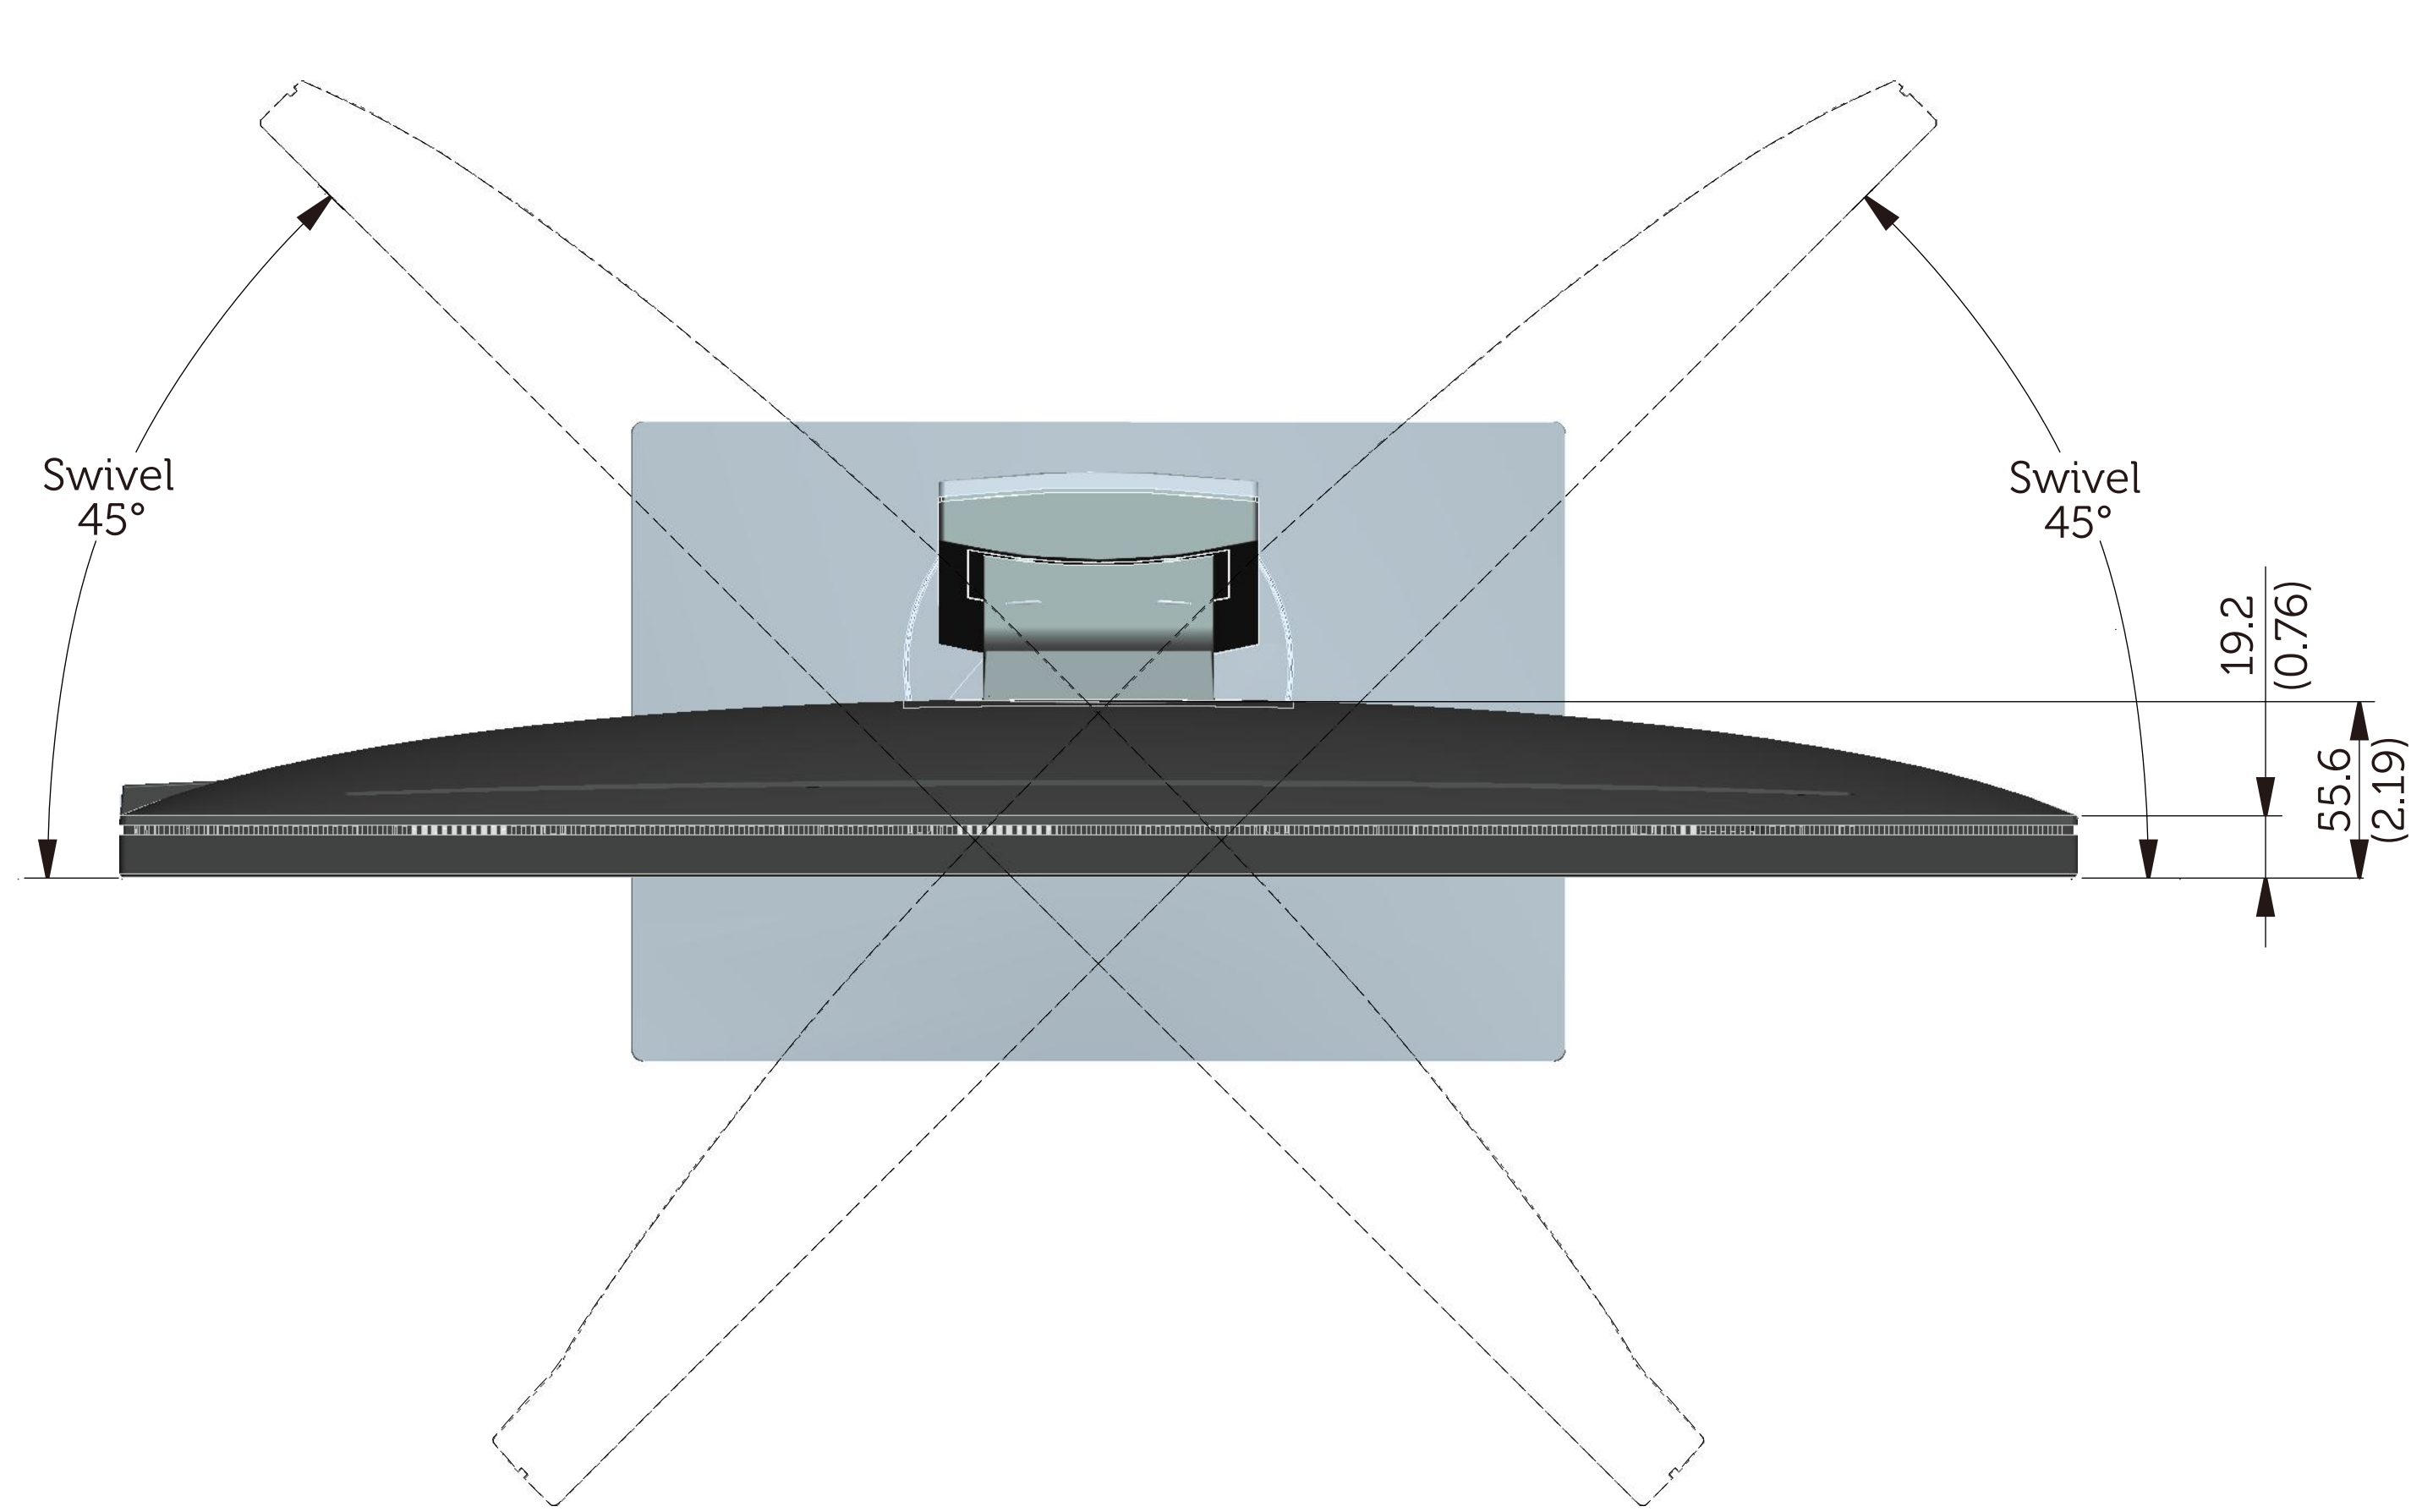

S2716DG Outline Dimension

Normal Dimension
Unit: mm(inch)

Back View of Monitor without stand