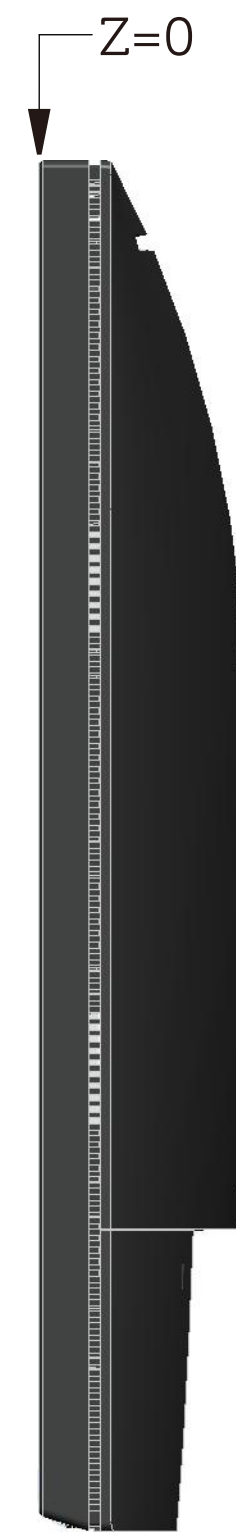

S2716DG Outline Dimension

Normal Dimension
Unit: mm(inch)

Back View of Monitor without stand